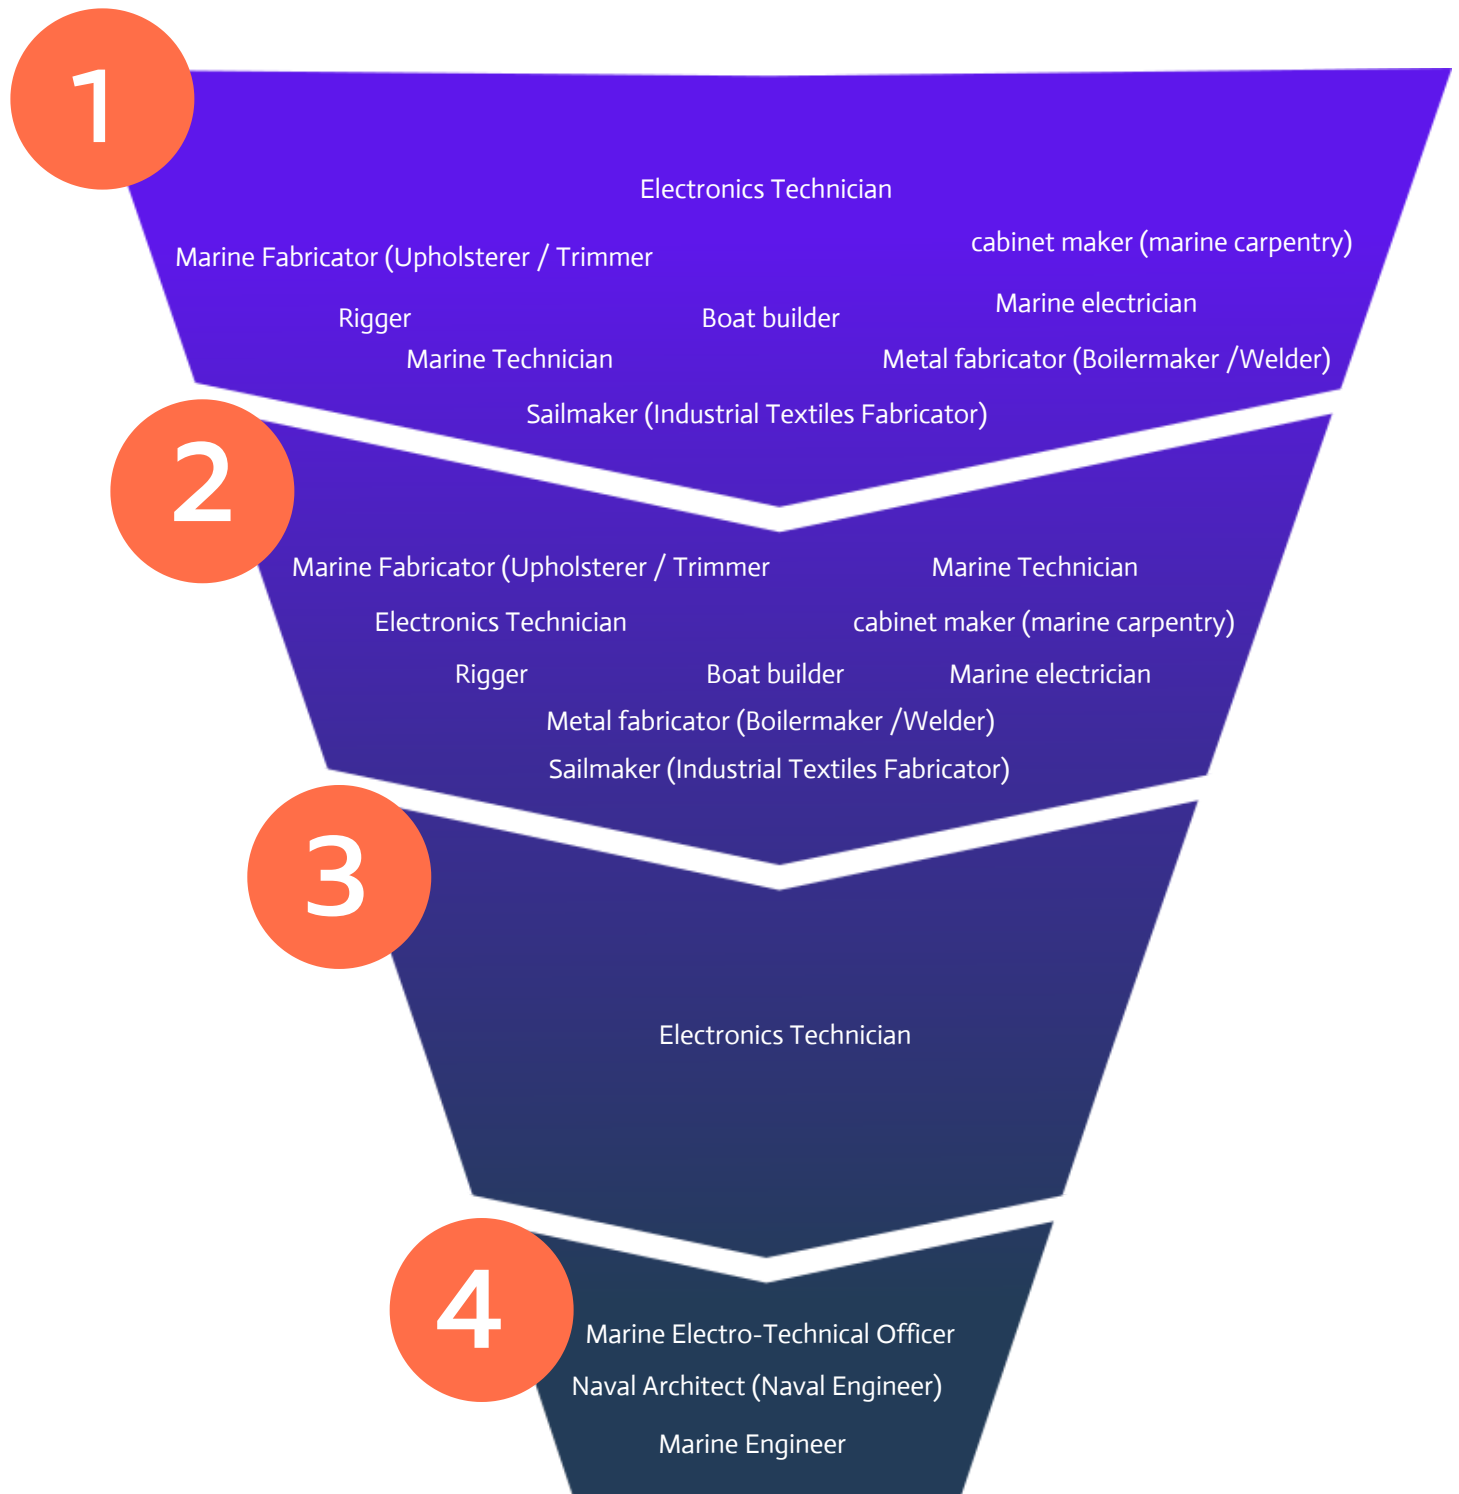

NAVAL ARCHITECTURE & BOAT BUILDING

MINIMUM TRAINING REQUIREMENTS

LEVEL 1

Year 10, Senior Secondary
Certificate of Education,
Apprenticeship or
Certificate I or II

LEVEL 2

Certificate III or IV, or
relevant experience.

LEVEL 3

Diploma or Advanced
Diploma.

LEVEL 4

Bachelor Degree
or higher.